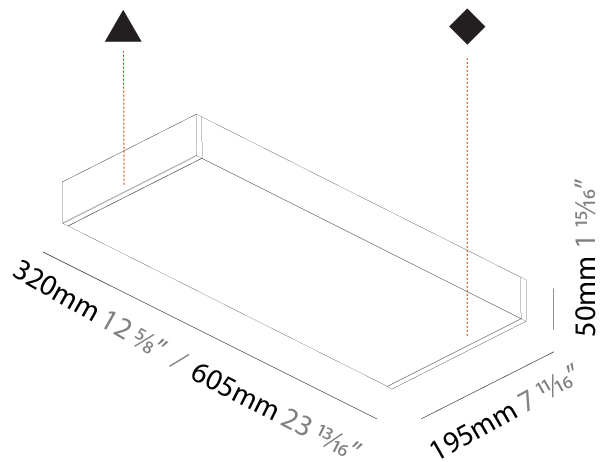

1. To build a product code in our configurator select the specify button on the base model # product page
2. To build a manual product code on this datasheet choose from the options listed below in blue font and add the suffix to the base model #

GENERAL

Series: Speed
Brand: Prolicht
Division: Architectural
Mounting Type: Surface
Mounting Location: Wall
Subcategory: Wall Effect

PHYSICAL

Shape: Rectangle
Length (mm): 605
Length (in): 23 ¹³/₁₆
Height (mm): 50
Depth (mm): 195
Height (in): 1 ¹⁵/₁₆
Depth (in): 7 ¹¹/₁₆
Light Distribution: Indirect
Weight (kg): 4.026
Weight (lbs): 8.876

Fixture Finish: SSR / BKV / CWI / CRY / HAB / UFT / ITA / RUA / FTG / MYG / LOD / PUS / FRO / FUP / KIA / POP / BLS / SPG / MEY / GOH / GUM / CHC / COM / ABZ / JAG / OBR / MOS / ROR

Fixture Material: Extruded Aluminum

ELECTRICAL

Lamp Type: LED (Zhaga Standard)
Input Wattage (W): 50
Total Output Wattage (W): 45.6
Dimming: Tri-Mode (Non-Dimming and Phase Dimming (120Vac only) and 0-10V Dimming)
Driver Included: Yes
Driver Location: Integrated
Driver Type: Constant Current - Universal
Driver Class: Class 2
Input Voltage (V): 120 - 277
Constant Current (MA): 500

LED

Number of LEDs: 4 strips
Color Temperature (°K): 3000 / 3500 / 4000
Max. Delivered Lumen (lm): 6610 / 6899 / 7040
CRI: >80 CRI
Lamp Life (hrs): 50000

OPTICAL

RATINGS AND CERTIFICATIONS

Certified By: Certified for North American Standards
IP rating: IP20